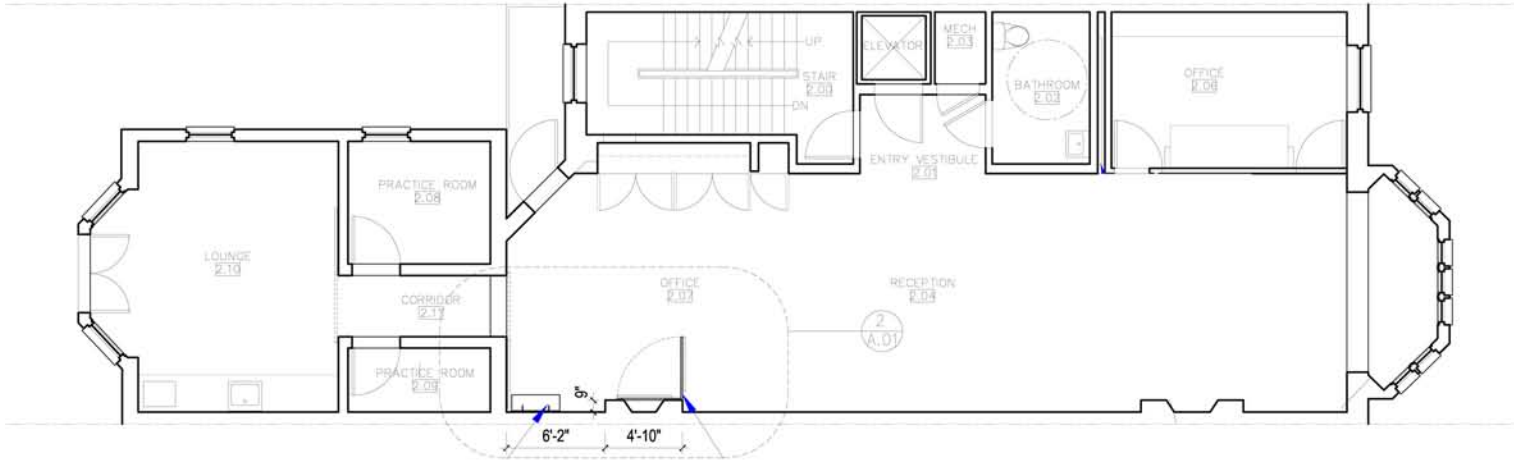

CLOUD FOUNDATION

647 Bolyston Street
Boston MA 02116

scale:

1" = 1'-0"

SECOND FLOOR PLAN

THIRD FLOOR PLAN

FOURTH FLOOR PLAN