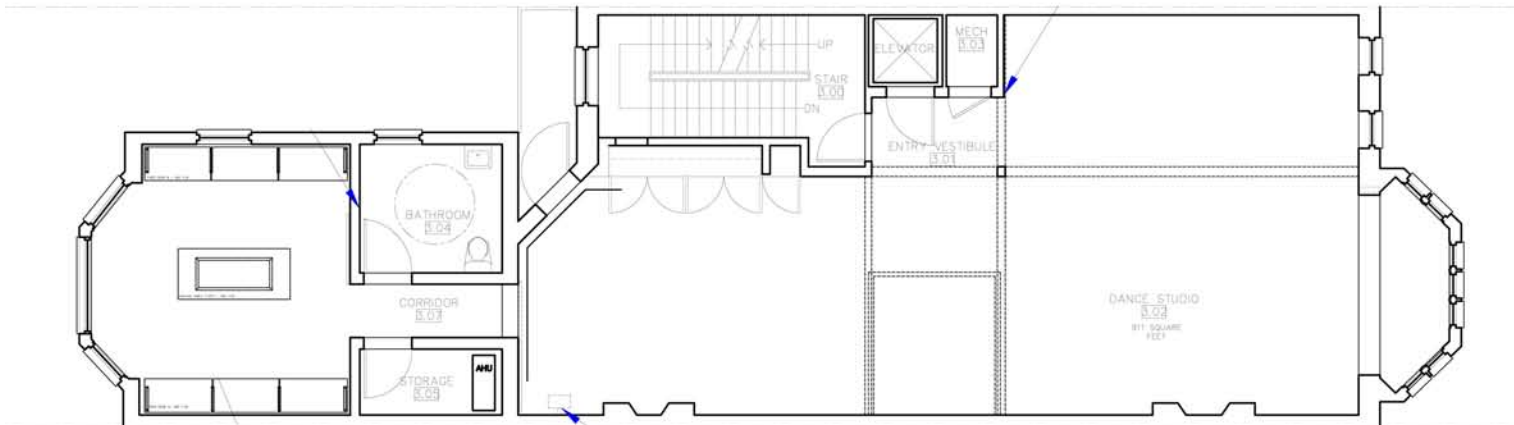

CLOUD FOUNDATION

647 Bolyston Street
Boston MA 02116

scale:

1" = 1'-0"

SECOND FLOOR PLAN

THIRD FLOOR PLAN

FOURTH FLOOR PLAN