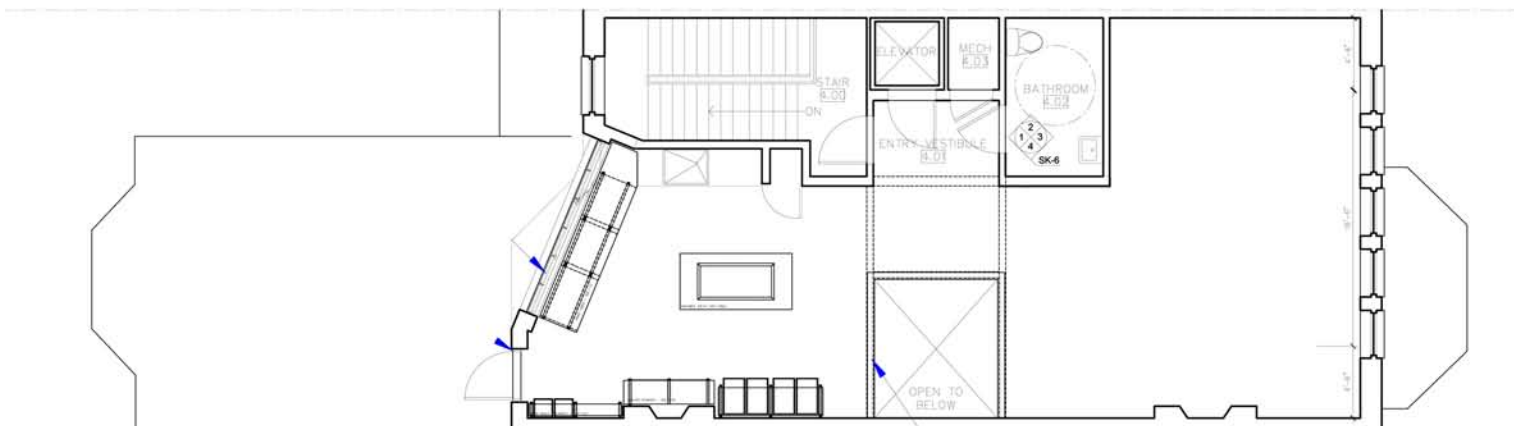

CLOUD FOUNDATION

647 Bolyston Street
Boston MA 02116

scale:

1" = 1'-0"

SECOND FLOOR PLAN

THIRD FLOOR PLAN

FOURTH FLOOR PLAN